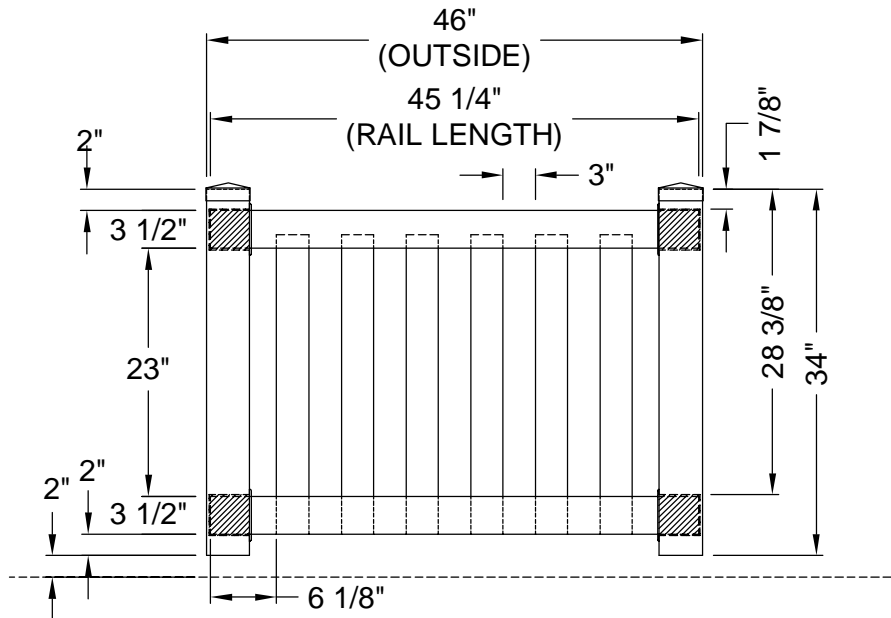

GATE KIT COMPONENTS

POST:

(2) 4" x 4" x 34" RW

POST CAP:

(2) 4" x 4" Pyramid Cap

RAIL:

(2) 2" x 3-1/2" x 45-1/4" Open RW

PICKET:

(6) 7/8" x 3" x 27-3/4" STD

PICKET CAP:

(6) 7/8" x 3" Dog Ear Cap STD

ACCESSORIES:

(4) 2" x 3-1/2" Rail Pocket

(2) D&D Poly Self-Closing Hinge

(1) D&D Poly Lokk Latch

GATE KIT COMPONENTS

POST:

(2) 4" x 4" x 48" RW

POST CAP:

(2) 4" x 4" Pyramid Cap

RAIL:

(2) 2" x 3-1/2" x 45-1/4" Open RW

PICKET:

(6) 7/8" x 3" x 42" STD