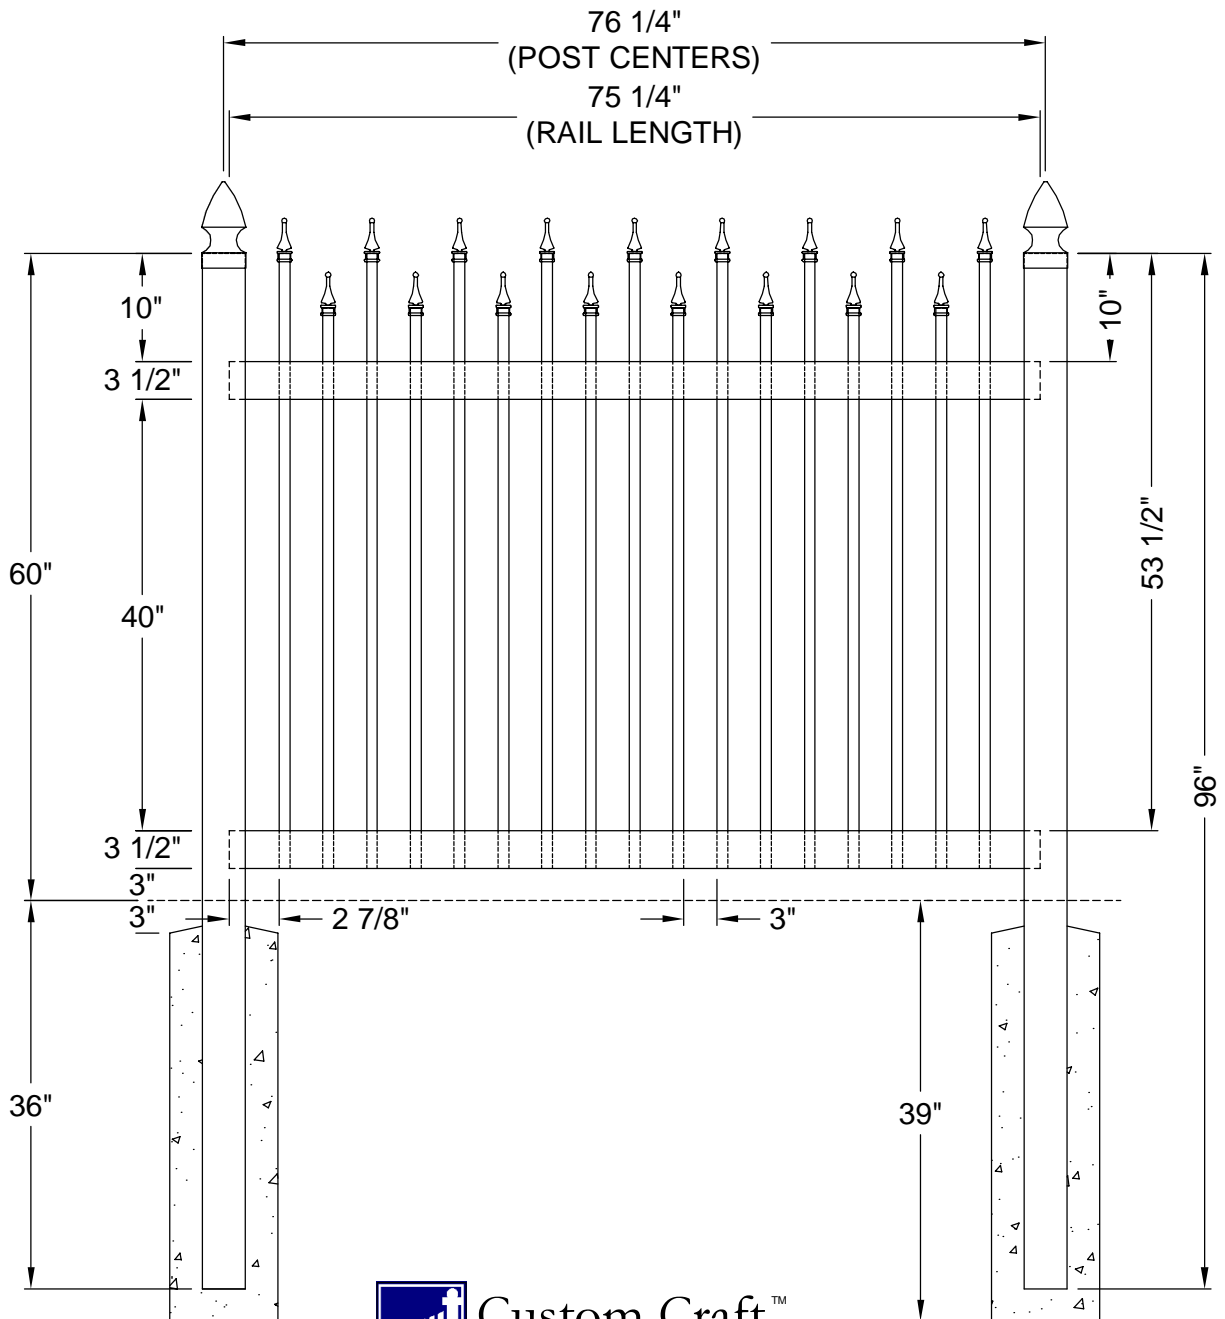

PANEL COMPONENTS

**PICKET:**

(9) 1" x 1" x 57" RW

(8) 1" x 1" x 52" RW

**PICKET CAP:**

(15) 1" x 1" Ball Spear Cap

**RAIL:**

Top: (1) 2" x 3-1/2" x 71-3/4" Open STD

Bottom: (1) 2" x 3-1/2" x 71-3/4" Open STD

ALSO REQUIRED

POSTS: 4" x 4" x 96"

4" x 4" POST CAPS

**Custom Craft™**  
Vinyl Products, Inc.