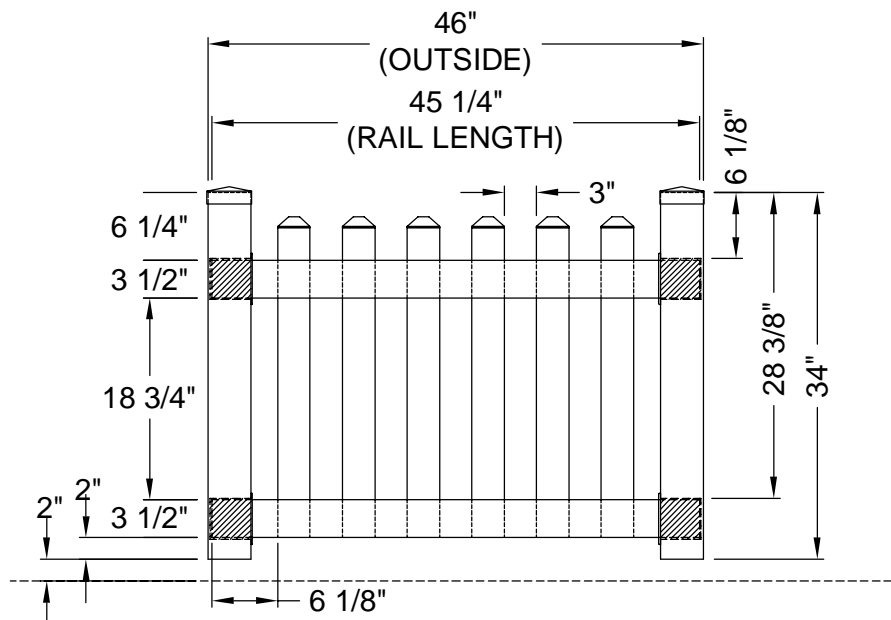

GATE KIT COMPONENTS

POST:

(2) 4" x 4" x 34" RW

POST CAP:

(2) 4" x 4" Pyramid Cap

RAIL:

(2) 2" x 3-1/2" x 45-1/4" Open RW

PICKET:

(6) 7/8" x 3" x 28-3/4" STD

PICKET CAP:

(6) 7/8" x 3" Dog Ear Cap STD

ACCESSORIES:

(4) 2" x 3-1/2" Rail Pocket

(2) D&D Poly Self-Closing Hinge

(1) D&D Poly Lokk Latch

GATE KIT COMPONENTS

POST:

(2) 4" x 4" x 46" RW

POST CAP:

(2) 4" x 4" Pyramid Cap

RAIL:

(2) 2" x 3-1/2" x 45-1/4" Open RW

PICKET:

(6) 7/8" x 3" x 42" STD